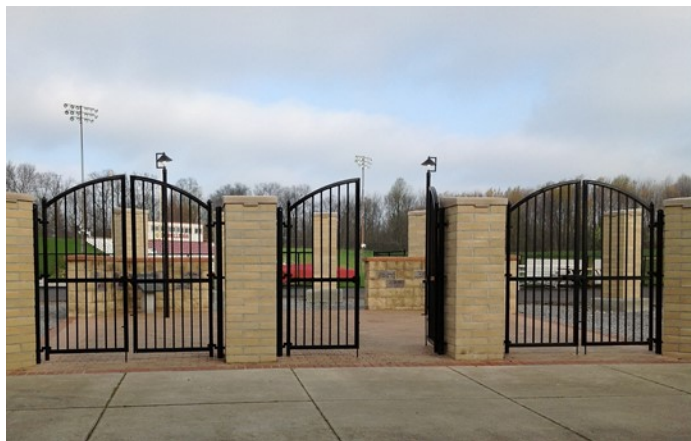

## MAIN STADIUM

## SOCCER/LACROSS STADIUM

\$100.00

\$100.00

The Booster Club is now selling commemorative pathway (pavers) bricks at the new entrance to both the Soccer/Lacrosse as well as the Main Stadium. The bricks will be engraved and placed at the new entrances. In the space below, list up to three lines (with a maximum of 3 lines/14 characters per line), to be engraved on your 4x8 brick.